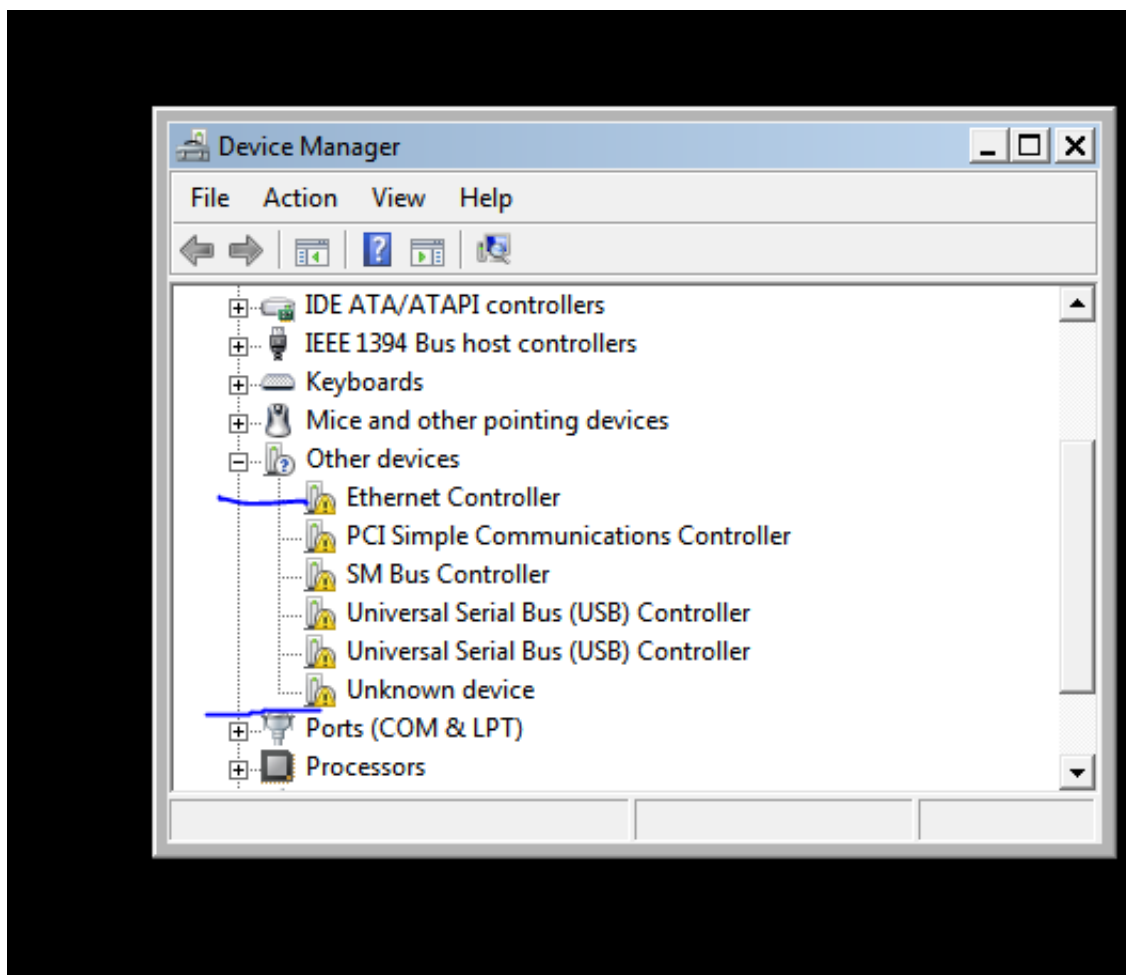

# Free Download

[Realtek Rtl8723ae Driver Ubuntu Download](#)

[Realtek Rtl8723ae Driver Ubuntu Download](#)

---

**Free Download**

---

How do I build and install the driver on Ubuntu? Open a terminal with Ctrl + Alt + T . You'll need to install these packages first .... I am having a serious problem with Wifi and my Realtek RTL8723AE. ... All Linux drivers are reverse engineered, using the firmware from the ... 1. download from <http://kernel.ubuntu.com/~kernel-ppa/mainline/?C=N;O=D> the .... ... of the RealTek WiFi driver fixes some issues with RealTek cards on Linux. ... Ubuntu 12.04 (LTS) Ubuntu 13.04 Ubuntu 13.10 Ubuntu 14.04 (LTS) Ubuntu .... Now I want to install Linux on my machine. In order for the wireless LAN card to work, I need to obtain its drivers for Linux. It doesn't work out of .... Following steps will install the newest Realtek rtlwifi codes including rtl8192ce, rtl8192cu, rtl8192se, rtl8192de, rtl8188ee, rtl8192ee, rtl8723ae, .... Before you will continue with steps below – I recommend installing the newest driver.. It's not a USB card. lspci says: Realtek RTL8723AE PCIe Wireless Network ... I looked online for that chipset and linux driver, a post suggested .... I am using a Realtek RTL8723AE PCIe Wireless Network Adapter ... How to Install Realtek WiFi Driver in Ubuntu 20.04 Focal LTS ... it's rather .... GNU/Linux Ubuntu 20.04 Realtek rtl8723ae Driver Installation Guide Hi! The linked Tutorial Shows You Step-by-Step How to Install Realtek rtl8723ae.... In this post we will download newest Realtek WiFi driver source for – (rtl8192ce, rtl8192cu, rtl8192se, rtl8192de, rtl8188ee, rtl8192ee, rtl8723ae ...